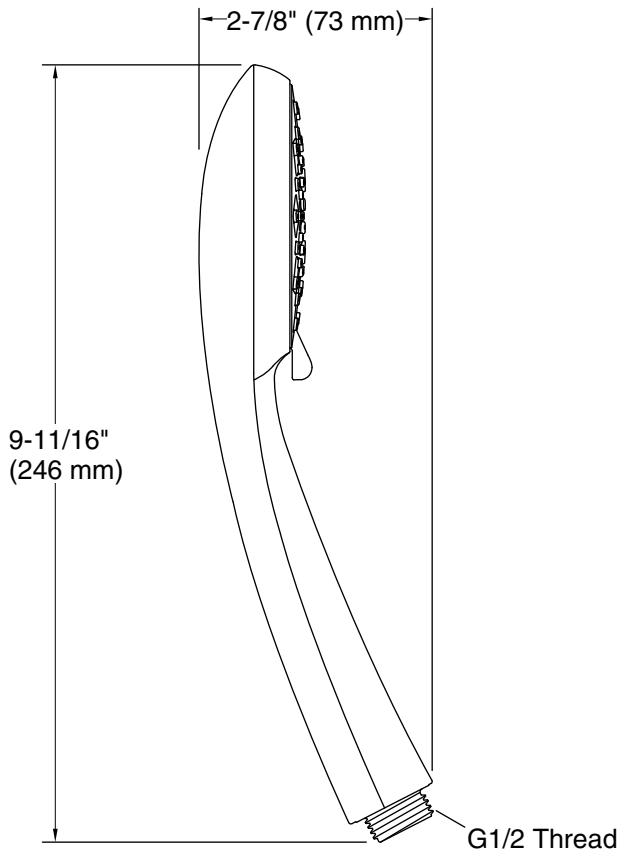

Technical Information

All product dimensions are nominal.

Drain included: No

Handshower:

Rated maximum flow: 1.5 gal/min (5.7 l/min)

Notes

Install this product according to the installation instructions.

Plumbing codes require approved backflow prevention devices to be installed in-line to handshower. Please consult with local plumbing officials.

Plumbing codes require an atmospheric vacuum breaker (such as Kohler Model K-9660) be installed in-line with handshower. Please consult with local plumbing officials.