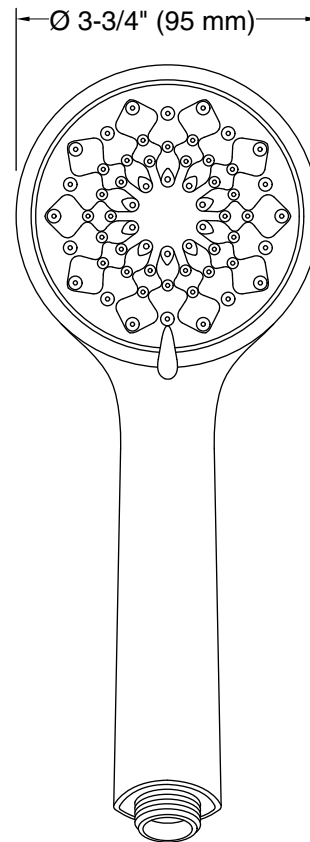

Features

- Handshower features transitional design, inspired by nature.
- Advanced spray engine provides three alternate experiences: wide coverage, intense drenching, and targeted spray.
- Wide coverage spray produces an encompassing spray for everyday use.
- Intense drenching spray delivers a forceful spray ideal for rinsing shampoo from hair.
- Targeted spray is a focused stream for targeting sore muscles or use as a utility spray.
- Thumb tab allows for a smooth transition between sprays.
- Spray nozzles cover full area of sprayhead.
- Combination of balance, weight, grip, and angle makes this handshower comfortable and easy to use.
- MasterClean™ sprayface features an easy-to-clean surface that withstands mineral buildup.
- 1.5 gpm (5.7 lpm) maximum flow rate.
- Requires K-8593, K-9514, K-45981, or K-45982 shower hose (sold separately).

- This product can help a building earn Water Efficiency points in LEED® Green Building Rating System.

Required Products/Accessories

K-8593 72" Shower Hose

or

K-9514 60" Shower Hose

or

K-45981 72" ribbon hose

or

K-45982 60" ribbon hose

Recommended Products/Accessories

K-23723 Faucet cleaner

Codes/Standards

ASME A112.18.1/CSA B125.1
DOE - Energy Policy Act 1992
EPA WaterSense®
California Energy Commission (CEC)

KOHLER® Faucet Lifetime Limited Warranty

See website for detailed warranty information.

Available Colors/Finishes

Color tiles intended for reference only.

Color	Code	Description
	CP	Polished Chrome

Technical Information

All product dimensions are nominal.